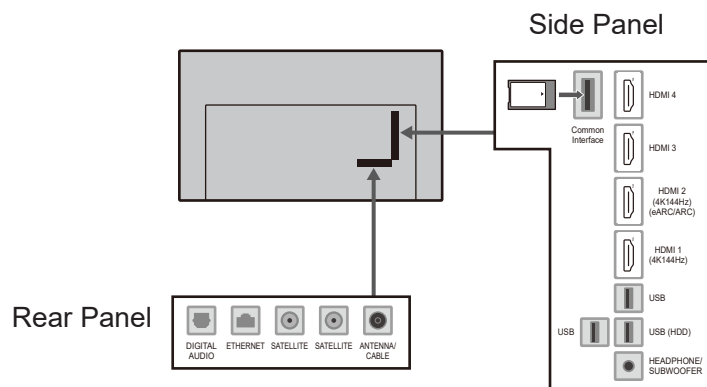

**SPECIFICATIONS**

Dimensions (W x H x D)	1 448 mm x 910 mm x 350 mm (With Pedestal) 1 448 mm x 889 mm x 69 mm (TV only)
Mass	30.5 kg (With Pedestal) 25.5 kg (TV only)

**DIMENSIONS**

**JACKS**

**Note:**  
To make sure that the OLED TV fits the cabinet properly when a high degree of precision is required, we recommend that you use the OLED TV itself to make the necessary cabinet measurements. Panasonic cannot be responsible for inaccuracies in cabinet design or manufacture.