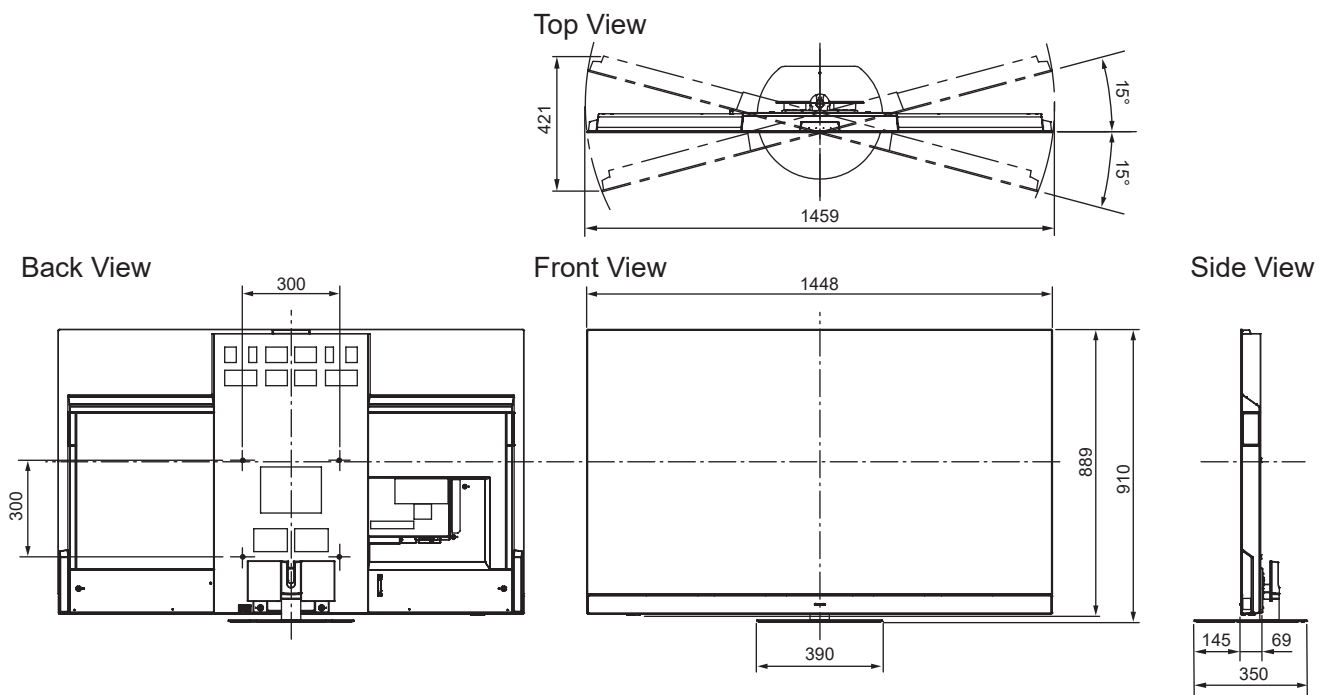

**SPECIFICATIONS**

Dimensions (W x H x D)	1 448 mm x 910 mm x 350 mm (With Pedestal) 1 448 mm x 889 mm x 69 mm (TV only)
Mass	30.5 kg (With Pedestal) 25.5 kg (TV only)

**DIMENSIONS**

**JACKS**

**Note:**  
To make sure that the OLED TV fits the cabinet properly when a high degree of precision is required, we recommend that you use the OLED TV itself to make the necessary cabinet measurements. Panasonic cannot be responsible for inaccuracies in cabinet design or manufacture.

Specifications are subject to change without notice.  
Non-metric weights and measurements are approximate.