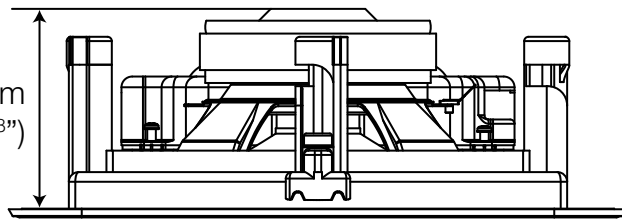

CUSTOM INSTALLATION

Tri-Grip x 6
= 5Kgf/cm; 4.34 lbf/inch; 0.5 NM

Width 213mm (8 3/8")

85.5mm
(3 3/8")

W165, W265

Height 332mm (13 1/16")