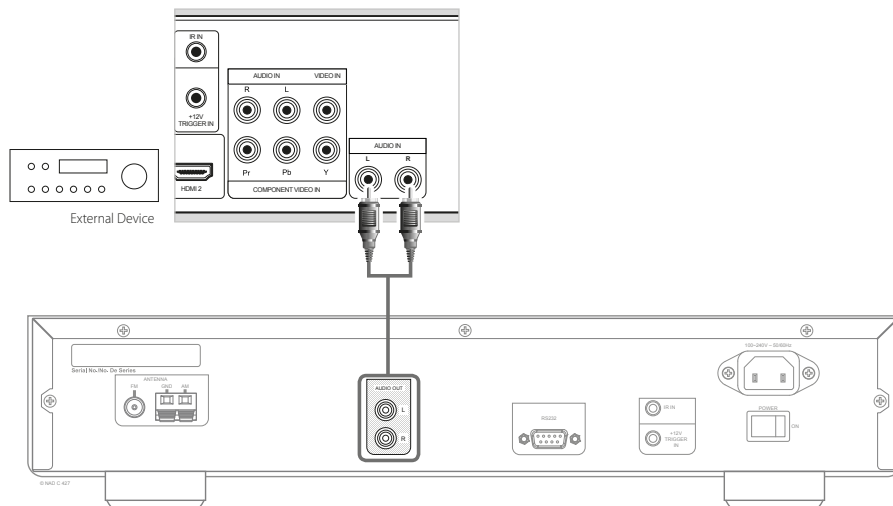

NAD C 427 AM/FM Tuner

Quick Setup Guide

WHAT'S IN THE BOX

NOTE Download the C 427 Owner's Manual from the **Manuals/Downloads** tab of the NAD website link : <http://nadelectronics.com/products/tuners/C-427-Stereo-AM-FM-Tuner>

CONNECT!

AM/FM ANTENNA

CONNECT!

TO EXTERNAL DEVICE

POWER UP* AND TUNE!

* Power up also the connected external device and set to corresponding Source where C 427 is connected.