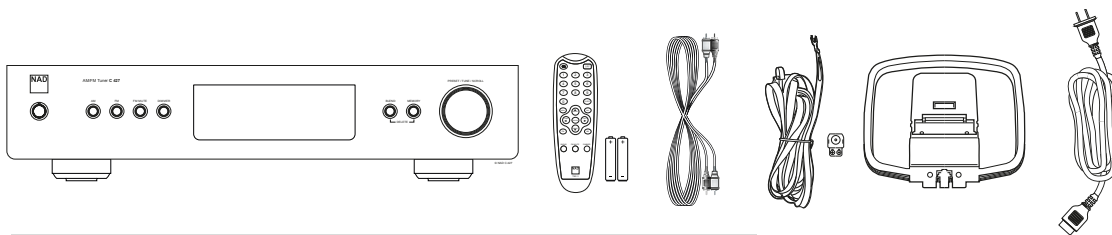

NAD C 427 AM/FM Tuner

Quick Setup Guide

WHAT'S IN THE BOX

NOTE Download the C 427 Owner's Manual from the **Manuals/Downloads** tab of the NAD website link : <http://nadelectronics.com/products/tuners/C-427-Stereo-AM-FM-Tuner>

CONNECT!

AM/FM ANTENNA

CONNECT!

TO EXTERNAL DEVICE

POWER UP* AND TUNE!

* Power up also the connected external device and set to corresponding Source where C 427 is connected.