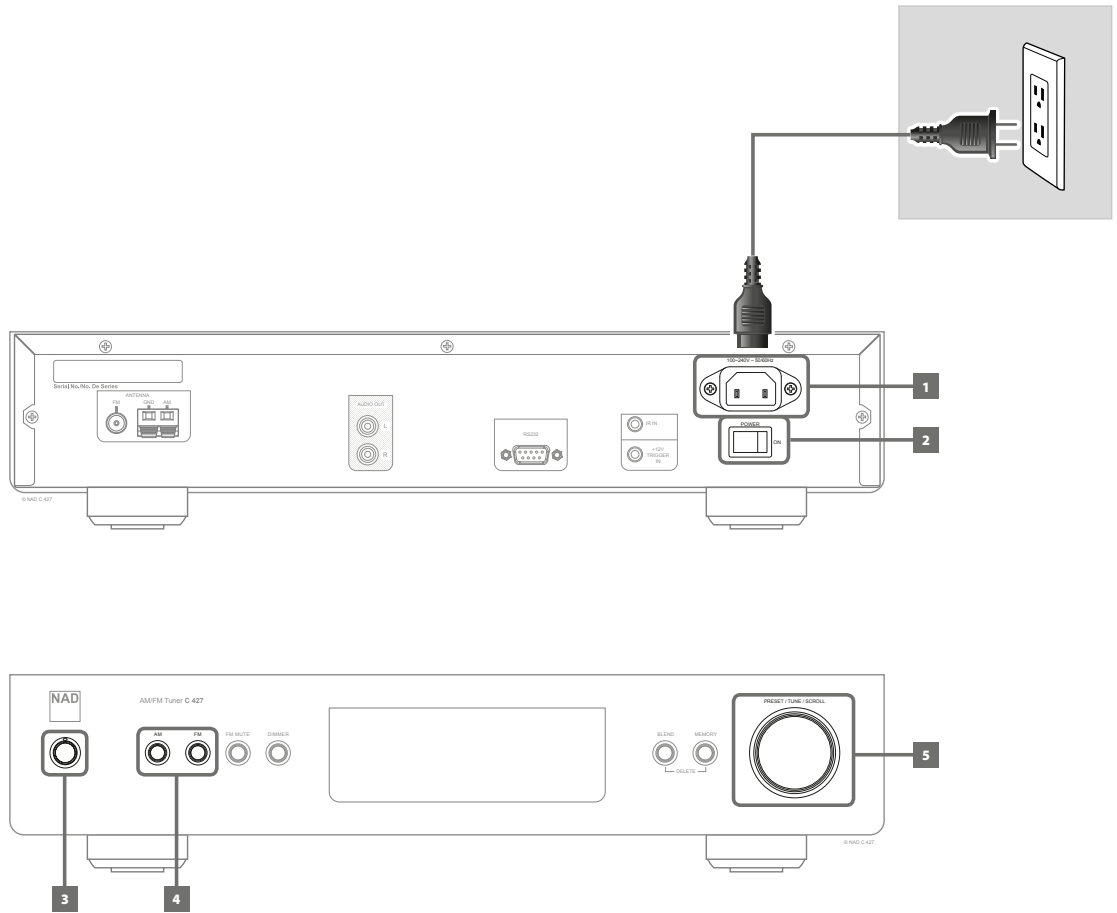

NAD C 427 AM/FM Tuner

Quick Setup Guide

WHAT'S IN THE BOX

NOTE Download the C 427 Owner's Manual from the **Manuals/Downloads** tab of the NAD website link : <http://nadelectronics.com/products/tuners/C-427-Stereo-AM-FM-Tuner>

CONNECT!

AM/FM ANTENNA

CONNECT!

TO EXTERNAL DEVICE

POWER UP* AND TUNE!

* Power up also the connected external device and set to corresponding Source where C 427 is connected.