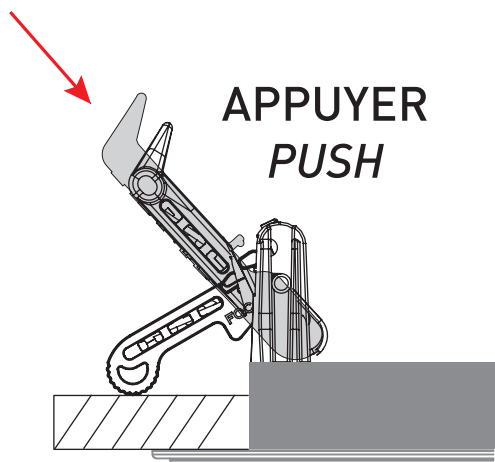

∅ 25 cm

1

2

5

4

FOCAL
THE SPIRIT OF SOUND

300 SERIES
300 ICW 8

POUSSER
ROTATE