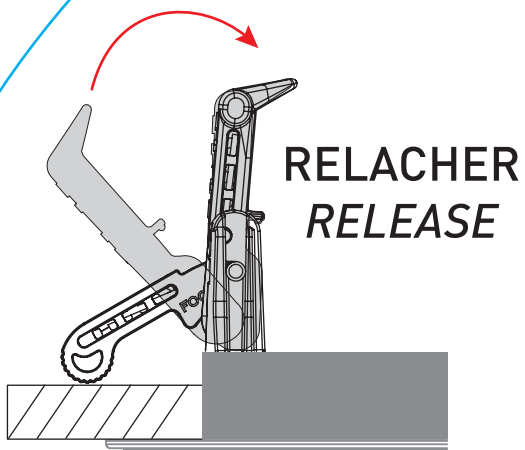

∅ 25 cm

1

2

5

4

FOCAL
THE SPIRIT OF SOUND

300 SERIES
300 ICW 8

POUSSER
ROTATE