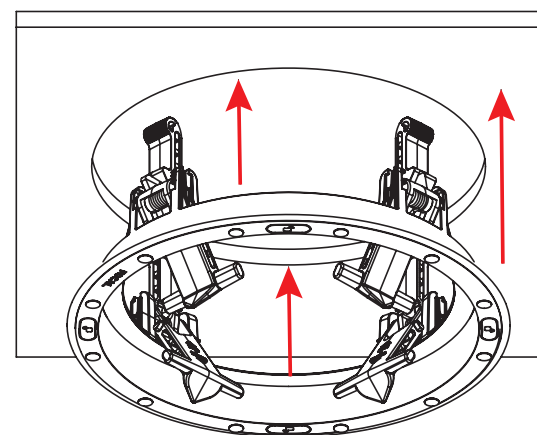

∅ 25 cm

1

2

5

4

FOCAL
THE SPIRIT OF SOUND

300 SERIES
300 ICW 8

POUSSER
ROTATE