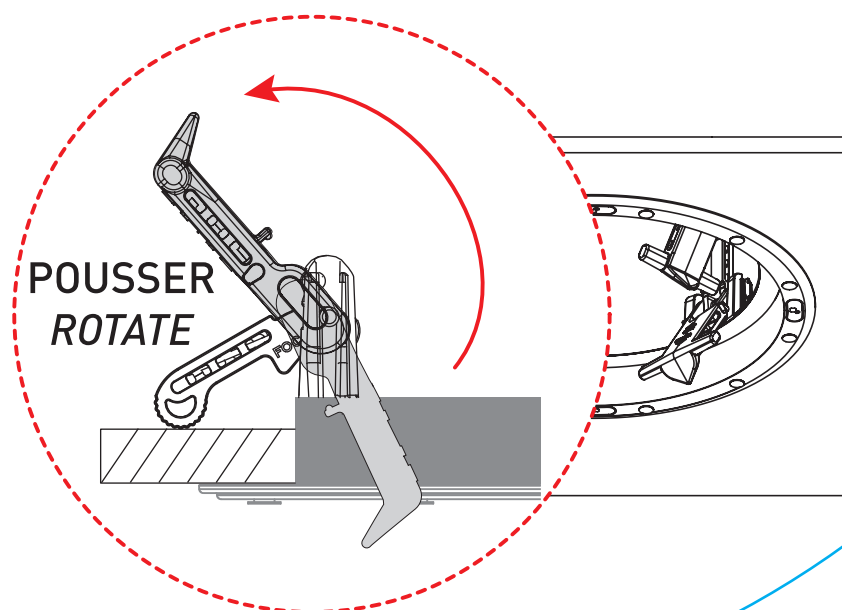

∅ 25 cm

1

2

5

4

FOCAL
THE SPIRIT OF SOUND

300 SERIES
300 ICW 8

POUSSER
ROTATE