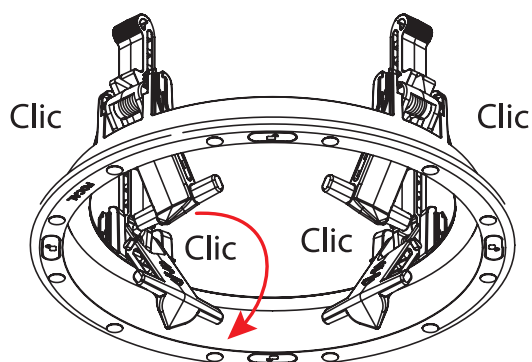

∅ 25 cm

1

2

5

4

FOCAL
THE SPIRIT OF SOUND

300 SERIES
300 ICW 8

POUSSER
ROTATE